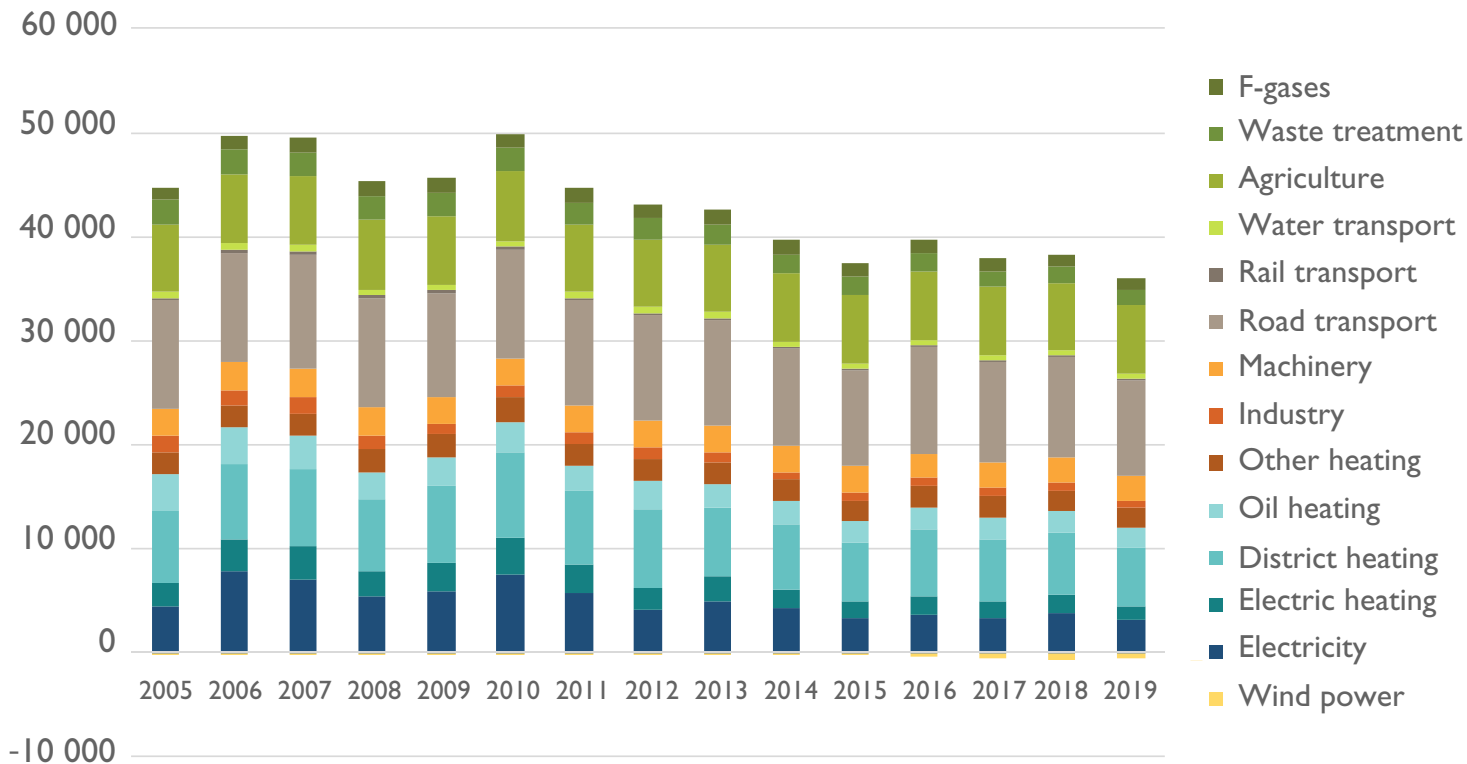

The total greenhouse gas emissions of Finnish municipalities by sector in 2005–2019

ktCO₂e

© SYKE

Diagram 3. The total greenhouse gas emissions of Finnish municipalities by sector in 2005–2019. Emissions have been calculated in accordance with the Hinku calculation rules.